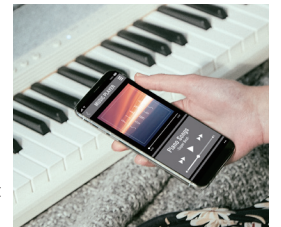

Bluetooth® MIDI/Audio

Install the WU-BT10 Wireless MIDI & Audio Adaptor (sold separately) and use your smart device to play your music through the CT-S1 speaker system. The adaptor also enables you to connect to Chordana Play and other MIDI-compatible apps and devices.